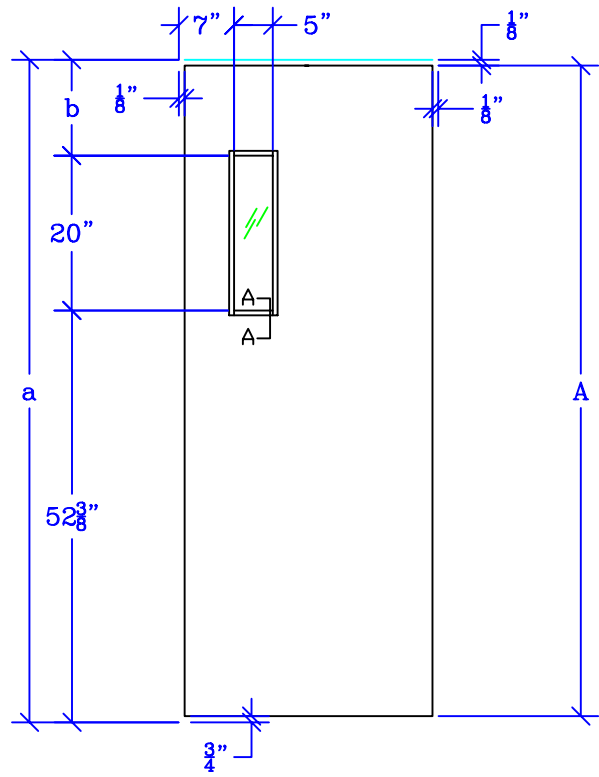

Flush Seamless DLF Kit 5" X 20"
 Actual glass size is 1" larger than exposed glass size

EXPOSED GLASS

Nominal Height		Net Height
a	b	A
6' 8" (80")	7 5/8"	79 1/8"
6' 10" (82")	9 5/8"	81 1/8"
7' 0" (84")	11 5/8"	83 1/8"
7' 2" (86")	13 5/8"	85 1/8"
8' 0" (96")	23 5/8"	95 1/8"

For Glass
 1/4" to 7/16"
 Thick

CUT "A"- "A"

For Glass
 1/2" to 1"
 Thick

CUT "A"- "A"

NOTE: This opening does not meet ADA standards