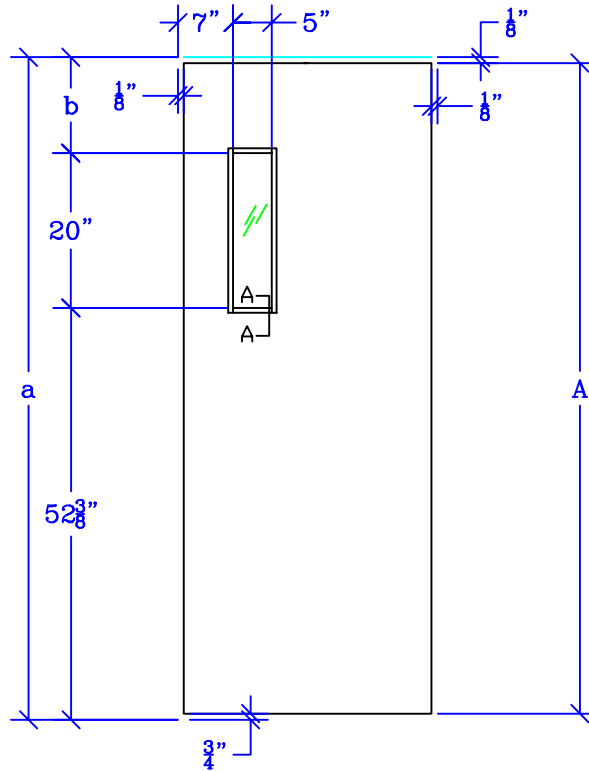

DLF Flush Kit 5" X 20"

Actual glass size is 1" larger than exposed glass size

EXPOSED GLASS

Nominal Height		Net Height
a	b	A
6' 8" (80")	7 5/8"	79 1/8"
6' 10" (82")	9 5/8"	81 1/8"
7' 0" (84")	11 5/8"	83 1/8"
7' 2" (86")	13 5/8"	85 1/8"
8' 0" (96")	23 5/8"	95 1/8"

CUT "A" - "A"

NOTE: This opening does not meet ADA standards