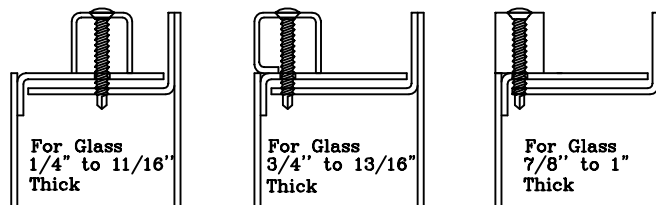

DLF Flush Kit 5" X 20"

Actual glass size is 1" larger than exposed glass size

EXPOSED GLASS

Nominal Height		Net Height
a	b	A
6' 8" (80")	7 5/8"	79 1/8"
6' 10" (82")	9 5/8"	81 1/8"
7' 0" (84")	11 5/8"	83 1/8"
7' 2" (86")	13 5/8"	85 1/8"
8' 0" (96")	23 5/8"	95 1/8"

CUT "A" - "A"

NOTE: This opening does not meet ADA standards