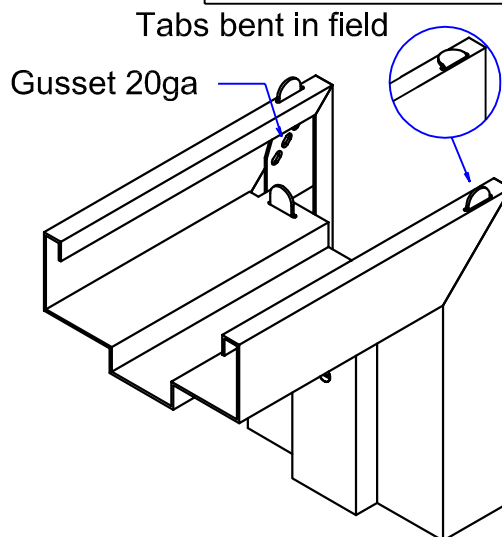

### DR Series Knocked Down (KD)

Corner detail with compression anchors at jamb, two (2) inch face head shown.

### DR Series Knocked Down (KD)

Corner detail with compression anchors at head and jamb, four (4) inch face head shown.