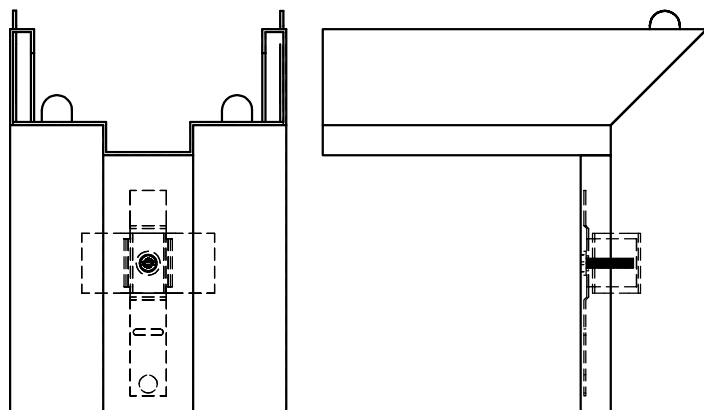

### DR Series Knocked Down (KD)

Corner detail with compression anchors at jamb, two (2) inch face head shown.

### DR Series Knocked Down (KD)

Corner detail with compression anchors at head and jamb, four (4) inch face head shown.