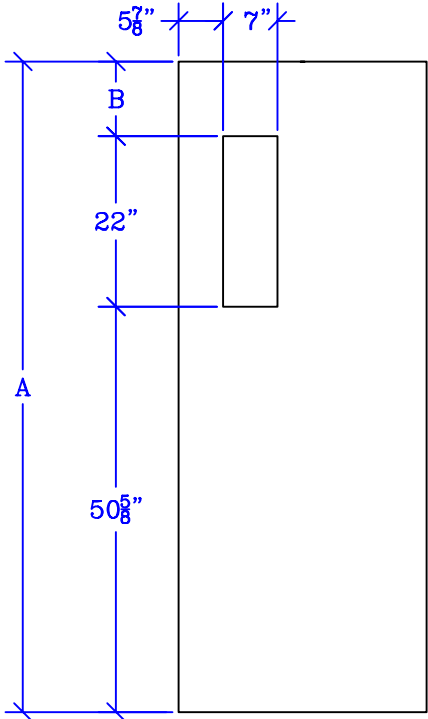

Sandwich lite kit 5" X 20"

Actual glass size is 1" larger than exposed glass size

EXPOSED GLASS

CUT OUT

| Nominal Height |         |
|----------------|---------|
| a              | b       |
| 6' 8" (80")    | 7 5/8"  |
| 6' 10" (82")   | 9 5/8"  |
| 7' 0" (84")    | 11 5/8" |
| 7' 2" (86")    | 13 5/8" |
| 8' 0" (96")    | 23 5/8" |

| Net Height |         |
|------------|---------|
| A          | B       |
| 79 1/8"    | 6 1/2"  |
| 81 1/8"    | 8 1/2"  |
| 83 1/8"    | 10 1/2" |
| 85 1/8"    | 12 1/2" |
| 95 1/8"    | 22 1/2" |

NOTE: This opening does not meet ADA standards