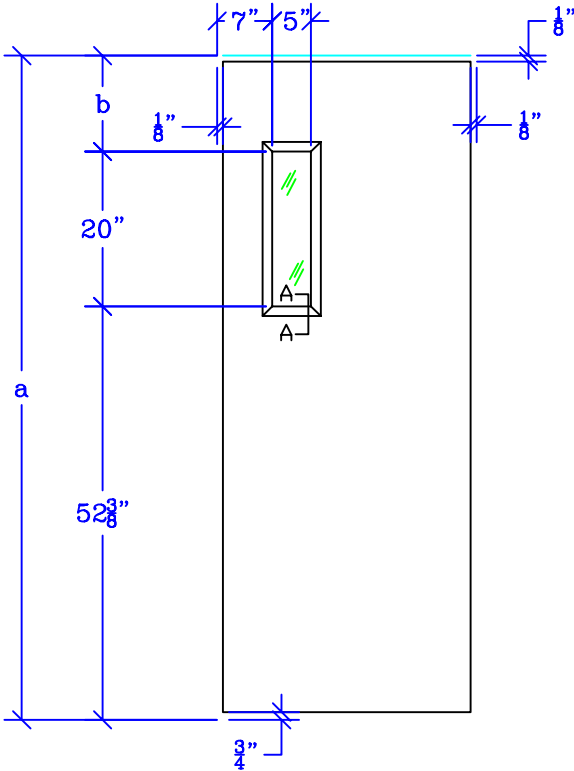

Sandwich lite kit 5" X 20"

Actual glass size is 1" larger than exposed glass size

EXPOSED GLASS

CUT OUT

| Nominal Height |         |
|----------------|---------|
| a              | b       |
| 6' 8" (80")    | 7 5/8"  |
| 6' 10" (82")   | 9 5/8"  |
| 7' 0" (84")    | 11 5/8" |
| 7' 2" (86")    | 13 5/8" |
| 8' 0" (96")    | 23 5/8" |

| Net Height |         |
|------------|---------|
| A          | B       |
| 79 1/8"    | 6 1/2"  |
| 81 1/8"    | 8 1/2"  |
| 83 1/8"    | 10 1/2" |
| 85 1/8"    | 12 1/2" |
| 95 1/8"    | 22 1/2" |

NOTE: This opening does not meet ADA standards