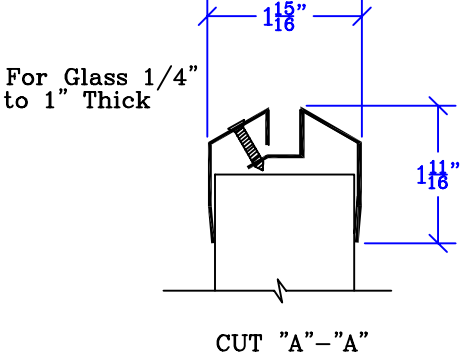

Sandwich lite kit 5" X 20"

Actual glass size is 1" larger than exposed glass size

EXPOSED GLASS

CUT OUT

| Nominal Height |         |
|----------------|---------|
| a              | b       |
| 6' 8" (80")    | 7 5/8"  |
| 6' 10" (82")   | 9 5/8"  |
| 7' 0" (84")    | 11 5/8" |
| 7' 2" (86")    | 13 5/8" |
| 8' 0" (96")    | 23 5/8" |

| Net Height |         |
|------------|---------|
| A          | B       |
| 79 1/8"    | 6 1/2"  |
| 81 1/8"    | 8 1/2"  |
| 83 1/8"    | 10 1/2" |
| 85 1/8"    | 12 1/2" |
| 95 1/8"    | 22 1/2" |

NOTE: This opening does not meet ADA standards