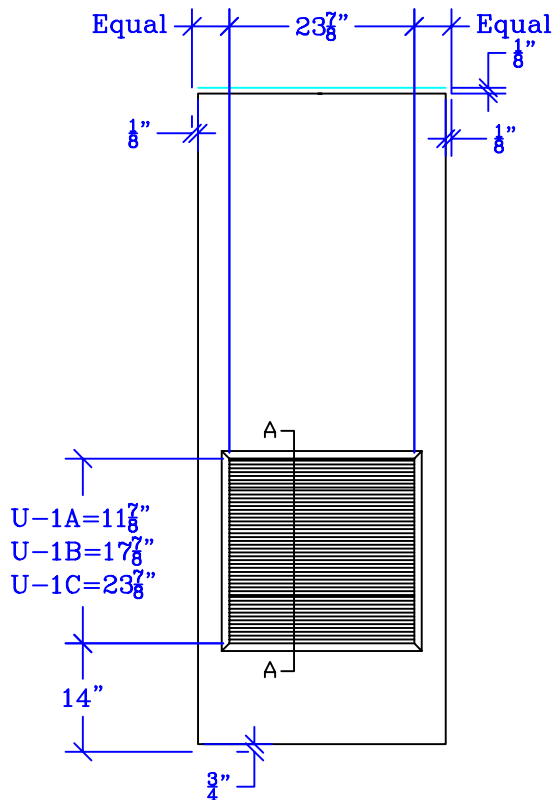

Non fire rated fixed louvers sandwich type

LOUVER SIZES

CUT OUT

CUT "A"- "A" for 1 3/4" door

- Option U-1A (24" X 12")
- Option U-1B (24" X 18")
- Option U-1C (24" X 24")