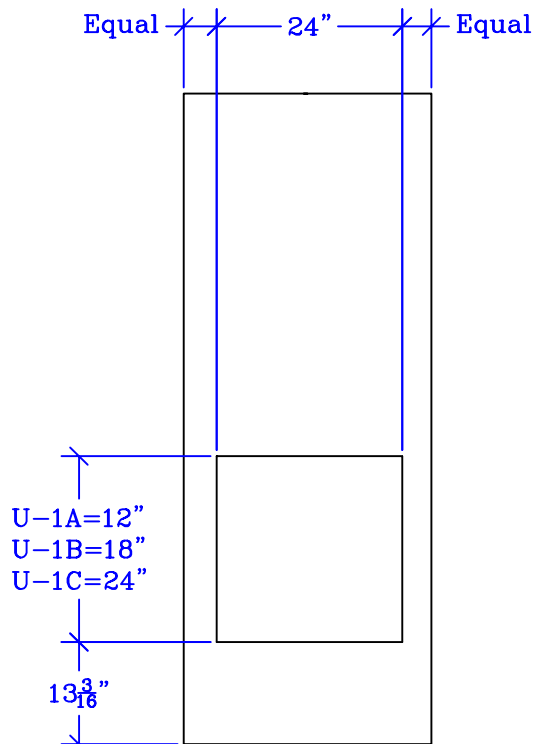

Non fire rated fixed louvers sandwich type

LOUVER SIZES

CUT OUT

CUT "A"- "A" for 1 3/4" door

- Option U-1A (24" X 12")
- Option U-1B (24" X 18")
- Option U-1C (24" X 24")